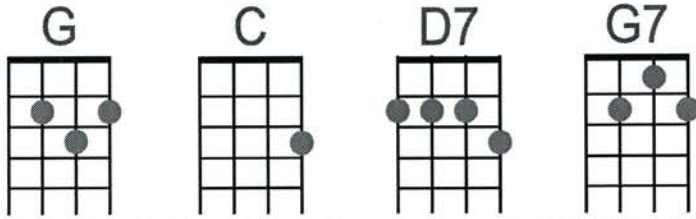

WHEN WILL I BE LOVED?

THE EVERLY BROTHERS

To play along with the original recording, use a Capo on the 4th Fret (Key of B)

G C D7 G
 I---I'VE BEEN MADE BLUE, I---I'VE BEEN LIED TO,
 G C D7 G C D7
 WHE--EN WILL I BE LOVED?

G C D7 G C D7
 I---I'VE BEEN TURNED DOWN, I---I'VE BEEN PUSHED 'ROUND,
 G C D7 G G7
 WHE--EN WILL I BE LOVED?

C D7 C G
 WHEN I MEET A NEW GIRL, THAT I WANT FOR MINE
 C D7 C D7
 SHE ALWAYS BREAKS MY HEART IN TWO, IT HAPPENS EVERY TIME

G C D7 G C D7
 I---I'VE BEEN CHEAT-ED, BE---EN MIS-TREAT-ED
 G C D7 G G7
 WHE--EN WILL I BE LOVED?

C D7 C G
 WHEN I MEET A NEW GIRL, THAT I WANT FOR MINE
 C D7 C D7
 SHE ALWAYS BREAKS MY HEART IN TWO, IT HAPPENS EVERY TIME