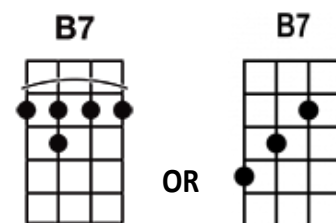

Dream (When You're Feeling Blue)

G B7
Dream.... When you're feeling blue

C E7
Dream.... That's the thing to do

Am
Just watch the smoke rings

G
Rise in the air

A7
You'll find your share

D7
Of mem-o-ries there

G B7
So dream, when the day is through

C E7
Dream.... And they might come true

Am G
Things ne-ver are as bad as they seem

Am D7 G
So dream.... dream.... dream.