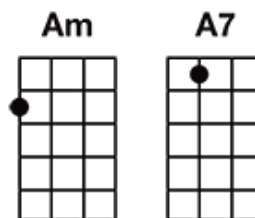

Dream (When You're Feeling Blue)

G B7
Dream.... When you're feeling blue

C E7
Dream.... That's the thing to do

Am
Just watch the smoke rings

G
Rise in the air

A7
You'll find your share

D7
Of mem-o-ries there

G B7
So dream, when the day is through

C E7
Dream.... And they might come true

Am G
Things ne-ver are as bad as they seem

Am D7 G
So dream.... dream.... dream.