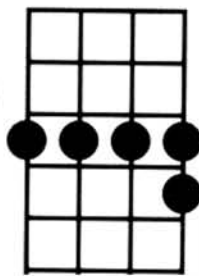

Dream a Little Dream of Me

G Eb7 D7
Stars shining bright above you

G E7
Night breezes seem to whisper "I love you"

Am Cm6
Birds singing in the sycamore tree

G A7 D7
Dream a little dream of me

G Eb7 D7
Say nighty-night and kiss me

G E7
Just hold me tight and tell me you'll miss me

Am Cm6
While I'm alone and blue as can be

G Eb7 D7 G
Dream a little dream of me

Eb Cm Bb7
Stars fading but I linger on dear

Eb Cm Bb7
Still craving your kiss

Eb Cm Bb7
I'm longing to linger till dawn dear

Eb D7
Just saying this

G Eb7 D7
Sweet dreams till sunbeams find you

G E7
Sweet dreams that leave all worries behind you

Am Cm6
But in your dreams what - ever they be

G Eb7 D7 G
Dream a little dream of me

G Eb7 D7
D#7