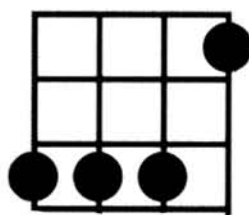

Dream a Little Dream of Me

G Eb7 D7
Stars shining bright above you

G E7
Night breezes seem to whisper "I love you"

Am Cm6
Birds singing in the sycamore tree

G A7 D7
Dream a little dream of me

G Eb7 D7
Say nighty-night and kiss me

Eb Cm Bb7
I'm longing to linger till dawn dear

Eb D7
Just saying this

G Eb7 D7
Sweet dreams till sunbeams find you

G E7
Sweet dreams that leave all worries behind you

Am Cm6
But in your dreams what - ever they be

G Eb7 D7 G
Dream a little dream of me

G Eb7 D7
D#7

E7 A7 Cm6

Eb D# Bb7 A#7
Am

Cm