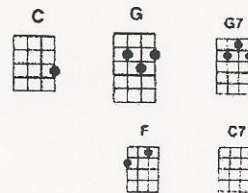

Goodnight Irene

3/4 TIME TEMPO 150

<chorus>

C G G7 C
Irene goodnight, Irene goodnight
C C7 F G7 C
Goodnight Irene, goodnight Irene, I'll see you in my dreams.

2 { C G G7 C
Sometimes I live in the country, sometimes I live in town,
C C7 F G7 C
Sometimes I have a great notion to jump in the river and drown.

<chorus>

1 { C G G7 C
Last Saturday night I got married, Me and my wife settled down
C C7 F G7 C
Now me and my wife are parted, think I'll take another walk downtown

<chorus>

3 { C G G7 C
Quit your ramblin', Quit your gamblin' Quit your stayin' out late at night.
C C7 F G7 C
Go home to your wife and family, Sit down by the fireside bright.